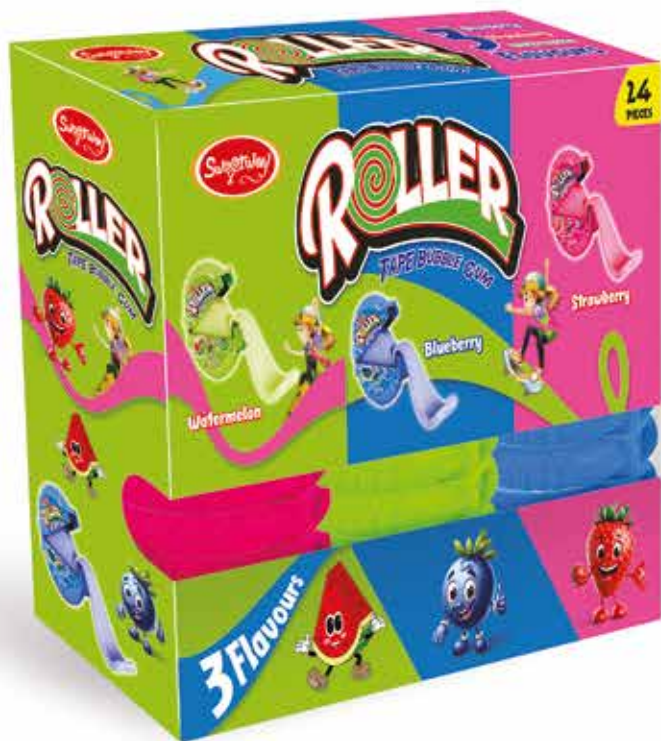

ROLLER

TAPE BUBBLE GUM

- Blueberry • Strawberry • Watermelon

HS Code 1704:1000	
	Box Pack
Packing	40g x 24Pcs x 6Boxes
Container Load 20ft	1200
Container Load 40ft	2700
Shelf Life	24 Months